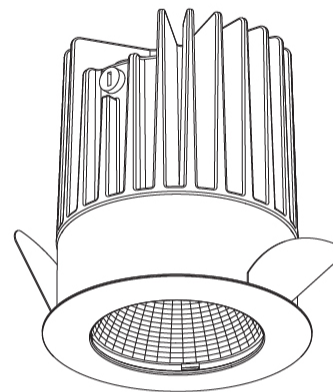

GENERAL

Series: Oiko
Subseries: Oiko Standard
Brand: Prolicht
Division: Architectural
Mounting Type: Recessed
Mounting Location: Ceiling
Subcategory: Downlight

PHYSICAL

Shape: Round
Diameter (mm): 64
Diameter (in): 2 1/2
Height (mm): 74
Height (in): 2 15/16
Ceiling Thickness (mm): 10 / 12.5 / 15
Ceiling Thickness (in): 3/8 or 1/2 or 9/16
Min. Recessing Depth (mm): 90
Min. Recessing Depth (in): 3 9/16
Light Distribution: Downlight
Weight (kg): 0.22
Weight (lbs): 0.49
Fixture Finish: SSR / BKV / CWI / CRY / HAB / UFT / ITA / RUA / FTG / MYG / LOD / PUS / FRO / FUP / KIA / POP / BLS / SPG / MEY / GOH / GUM / CHC / COM / ABZ / JAG / OBR / MOS / ROR
Fixture Material: Aluminum Die Cast
Cut-out Measurements: D. - 60mm / 2 3/8"

ELECTRICAL

Lamp Type: LED (Zhaga Standard)
Total Output Wattage (W): 15
Dimming: Dali Dimming
Driver Included: No
Driver Location: Remote
Driver Type: Constant Current - 120Vac
Input Voltage (V): 120
Constant Current (MA): 350

LED

Number of LEDs: 1
Color Temperature (°K): Warm Dim
Max. Delivered Lumen (lm): 760
Nominal Lumen (lm): 1140
CRI: >90 CRI
Lamp Life (hrs): 50000

OPTICAL

Reflector: 20 / 40 / 60

RATINGS AND CERTIFICATIONS

Certified By: Certified for North American Standards
IP rating: IP20

74mm 2 15/16"

Ø 41mm 1 5/8"

Ø 64mm 2 1/2"

90mm
3 5/8"

60mm
2 3/8"

10-15
3/8" - 9/16"