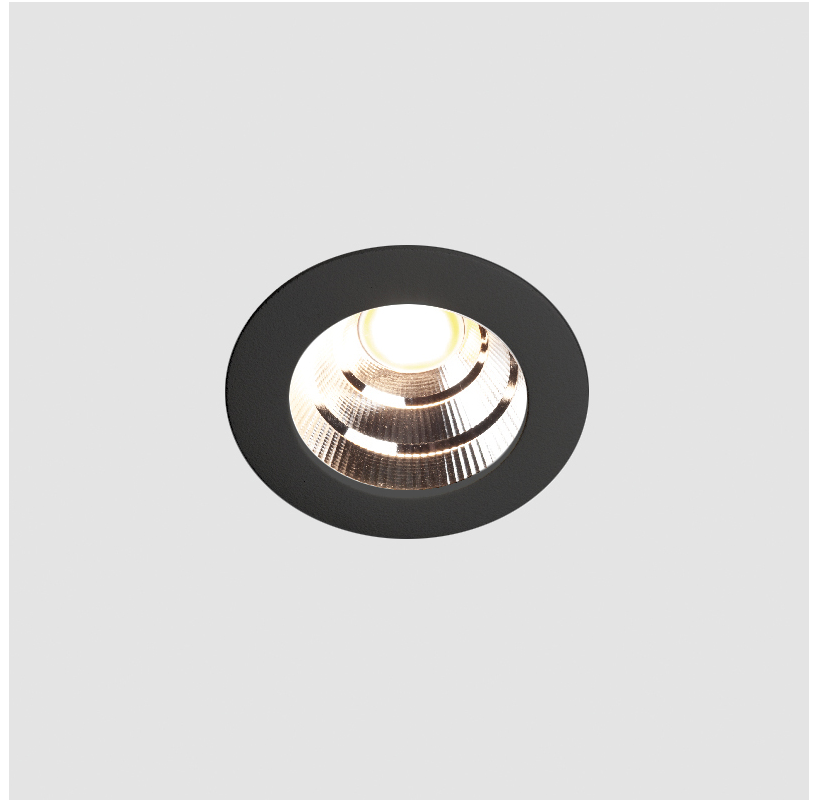

GENERAL

Series: Oiko
Subseries: Oiko Standard
Brand: Prolicht
Division: Architectural
Mounting Type: Recessed
Mounting Location: Ceiling
Subcategory: Downlight

PHYSICAL

Shape: Round
Diameter (mm): 64
Diameter (in): 2 1/2
Height (mm): 74
Height (in): 2 15/16
Ceiling Thickness (mm): 10 / 12.5 / 15
Ceiling Thickness (in): 3/8 or 1/2 or 9/16
Min. Recessing Depth (mm): 90
Min. Recessing Depth (in): 3 9/16
Light Distribution: Downlight
Weight (kg): 0.22
Weight (lbs): 0.49
Fixture Finish: SSR / BKV / CWI / CRY / HAB / UFT / ITA / RUA / FTG / MYG / LOD / PUS / FRO / FUP / KIA / POP / BLS / SPG / MEY / GOH / GUM / CHC / COM / ABZ / JAG / OBR / MOS / ROR
Fixture Material: Aluminum Die Cast
Cut-out Measurements: D. - 60mm / 2 3/8"

ELECTRICAL

Lamp Type: LED (Zhaga Standard)
Total Output Wattage (W): 15
Dimming: Dali Dimming
Driver Included: No
Driver Location: Remote
Driver Type: Constant Current - 120Vac
Input Voltage (V): 120
Constant Current (MA): 350

LED

Number of LEDs: 1
Color Temperature (°K): Warm Dim
Max. Delivered Lumen (lm): 760
Nominal Lumen (lm): 1140
CRI: >90 CRI
Lamp Life (hrs): 50000

OPTICAL

Reflector: 20 / 40 / 60

RATINGS AND CERTIFICATIONS

Certified By: Certified for North American Standards
IP rating: IP20

74mm 2 15/16"

Ø 41mm 1 5/8"

Ø 64mm 2 1/2"

90mm
3 5/8"

60mm
2 3/8"

10-15
3/8" - 9/16"